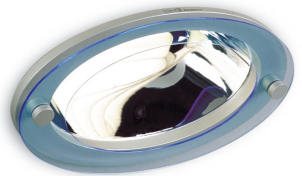

Elliptics compact fluorescent accessories

27.350 Colour louvre blue

27.380 Colour louvre green

27.250 Colour ring blue
Can be used in all elliptics versions

27.280 Colour ring green
Can be used in all elliptics versions

Elliptics compact fluorescent accessories

27.050 Optic louvre

CAT2
DIN
50357

27.200 Honeycomb louvre

CAT2
DIN
50357

27.100 Glass diffuser

for Elliptics 1x42W (max.) only

27.150 Water-resistant glass cover IP44