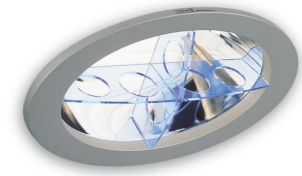

Elliptics compact fluorescent accessories

27.350 Colour louvre blue

27.380 Colour louvre green

27.250 Colour ring blue
Can be used in all elliptics versions

27.280 Colour ring green
Can be used in all elliptics versions

Elliptics compact fluorescent accessories

27.050 Optic louvre

CAT2
DIN
50357

27.200 Honeycomb louvre

CAT2
DIN
50357

27.100 Glass diffuser

for Elliptics 1x42W (max.) only

27.150 Water-resistant glass cover IP44