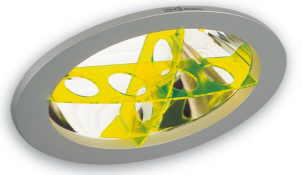

Elliptics compact fluorescent accessories

27.350 Colour louvre blue

27.380 Colour louvre green

27.250 Colour ring blue
Can be used in all elliptics versions

27.280 Colour ring green
Can be used in all elliptics versions

Elliptics compact fluorescent accessories

27.050 Optic louvre

CAT2
DIN
50357

27.200 Honeycomb louvre

CAT2
DIN
50357

27.100 Glass diffuser

for Elliptics 1x42W (max.) only

27.150 Water-resistant glass cover IP44