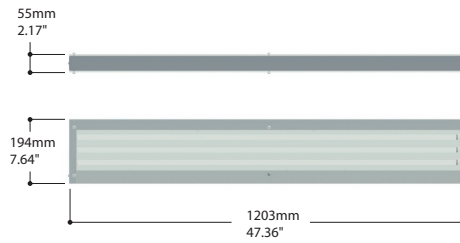

- ▷ including integral electronic ballast
- ▷ lamps covered with a matt glass diffuser
- ▷ RGB colour control available
- ▷ emergency lighting as option