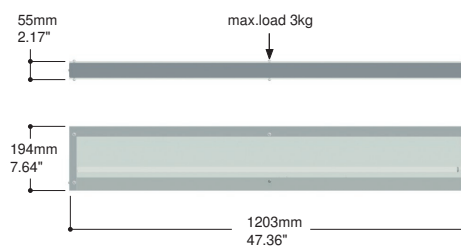

- ▷ including integral electronic ballast
- ▷ lamps covered with a matt glass diffuser
- ▷ illuminated product display