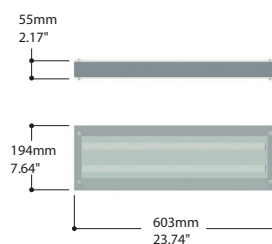

- ▷ including integral electronic ballast
- ▷ lamps covered with a matt glass diffuser
- ▷ emergency lighting as option