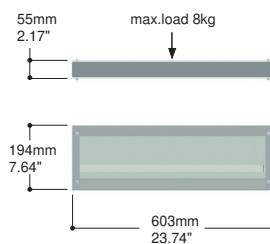

Glo display

Glo display is a linear shaped wall luminaire for T5 lamps suitable for product display in shops and sales areas. The lamp is covered by a sandblasted matt glass panel on top and on bottom creating a decorative diffuse illumination. Glo display is available in two sizes: 600 and 1200.

Design: Philip Feenstra, 2006

Atomis B.V.
Jadelaan 33
2132 XX Hoofddorp
The Netherlands

T + 31 (0)23 554 09 20
F + 31 (0)23 554 09 20
E info@atomis.nl
W www.atomis.nl

Glo 600 display T5

| code | W | lamp | base | type | lm |
|--------|--|------|------|------|------|
| 42.100 | 1x14W | T5 | G5 | HF | 1200 |
| 42.100 | 1x24W | T5 | G5 | HF | 1750 |
| 42.630 | Optional: Integral 1 hour emergency lighting | | | | |