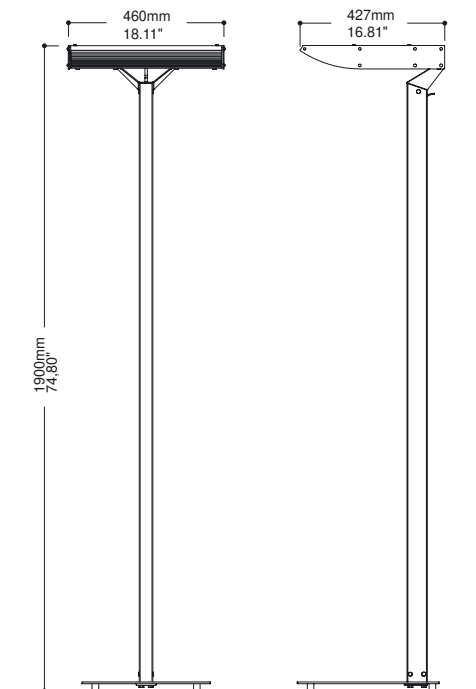

Atomis B.V.
Jadelaan 33
2132 XX Hoofddorp
The Netherlands

T + 31 (0)23 554 09 20
F + 31 (0)23 554 09 20
E info@atomis.nl
W www.atomis.nl

HOTH free standing luminaire				
W	lamps	base	type	lm
4x36W	TC-L	2G11	HF	11600