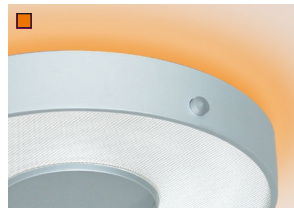

Olight accessories

The reflector on top is partly open creating a decorative back lit illumination on the ceiling behind the luminaire. Decorative colour effects can be obtained using a blue, red or amber colour sheet. A direct reflector panel set can be used completely closing the reflector behind the lamps.

Accessories for Olight-C	
39.430	Direct reflector panel set
39.410	Dust cover transparent
39.423	Colour sheet blue
39.425	Colour sheet red
39.427	Colour sheet amber

Colour sheet amber

Colour sheet red

Colour sheet blue