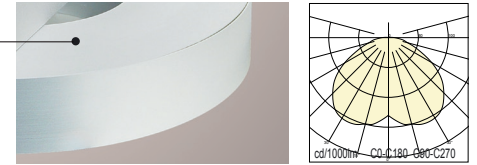

Olight accessories

The reflector on top is partly open creating a decorative back lit illumination on the ceiling behind the luminaire. Decorative colour effects can be obtained using a blue, red or amber colour sheet. A direct reflector panel set can be used completely closing the reflector behind the lamps.

Accessories for Olight-C	
39.430	Direct reflector panel set
39.410	Dust cover transparent
39.423	Colour sheet blue
39.425	Colour sheet red
39.427	Colour sheet amber

Colour sheet amber