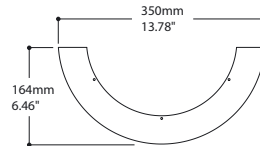

Olight accessories

The reflector on top is partly open creating a decorative back lit illumination on the ceiling behind the luminaire. Decorative colour effects can be obtained using a blue, red or amber colour sheet. A direct reflector panel set can be used completely closing the reflector behind the lamps.

Accessories for Olight-C	
39.430	Direct reflector panel set
39.410	Dust cover transparent
39.423	Colour sheet blue
39.425	Colour sheet red
39.427	Colour sheet amber

Colour sheet amber