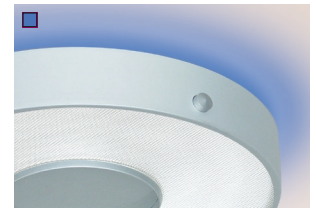

Olight accessories

The reflector on top is partly open creating a decorative back lit illumination on the ceiling behind the luminaire. Decorative colour effects can be obtained using a blue, red or amber colour sheet. A direct reflector panel set can be used completely closing the reflector behind the lamps.

Accessories for Olight-C	
39.430	Direct reflector panel set
39.410	Dust cover transparent
39.423	Colour sheet blue
39.425	Colour sheet red
39.427	Colour sheet amber

Colour sheet amber

Colour sheet red

Colour sheet blue