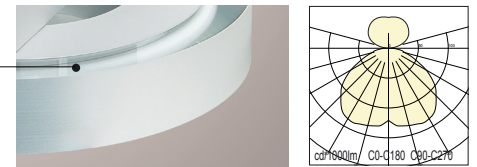

Olight accessories

The reflector on top is partly open creating a decorative back lit illumination on the ceiling behind the luminaire. Decorative colour effects can be obtained using a blue, red or amber colour sheet. A direct reflector panel set can be used completely closing the reflector behind the lamps.

Accessories for Olight-C	
39.430	Direct reflector panel set
39.410	Dust cover transparent
39.423	Colour sheet blue
39.425	Colour sheet red
39.427	Colour sheet amber

Colour sheet amber