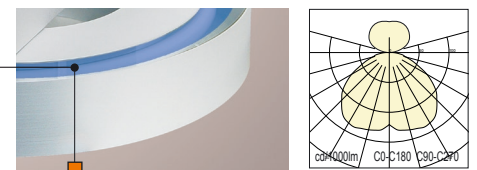

Olight accessories

The reflector on top is partly open creating a decorative back lit illumination on the ceiling behind the luminaire. Decorative colour effects can be obtained using a blue, red or amber colour sheet. A direct reflector panel set can be used completely closing the reflector behind the lamps.

Accessories for Olight-C	
39.430	Direct reflector panel set
39.410	Dust cover transparent
39.423	Colour sheet blue
39.425	Colour sheet red
39.427	Colour sheet amber

Colour sheet amber