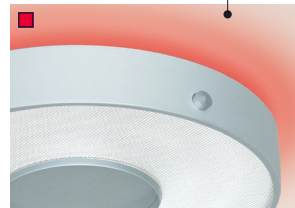

Olight accessories

The reflector on top is partly open creating a decorative back lit illumination on the ceiling behind the luminaire. Decorative colour effects can be obtained using a blue, red or amber colour sheet. A direct reflector panel set can be used completely closing the reflector behind the lamps.

Accessories for Olight-C	
39.430	Direct reflector panel set
39.410	Dust cover transparent
39.423	Colour sheet blue
39.425	Colour sheet red
39.427	Colour sheet amber

Colour sheet amber

Colour sheet red

Colour sheet blue