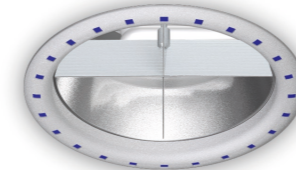

Scope accessories

34.200 Glass diffuser

34.300 Glass diffuser ring

34.300 Glass diffuser ring

34.403 Colour sheet cobalt blue

34.300 Glass diffuser ring

34.405 Colour sheet green

34.300 Glass diffuser ring

34.407 Colour sheet apricot

Scope accessories

for Scope horizontal 2-lamp versions only

for Scope horizontal 2-lamp versions only

other vane colours available upon request

62.660 4-Vane louvre

62.670 7-Vane louvre

34.600 Honeycomb louvre

34.103 Deco louvre opal/ vanes opal

62.680 Casting Drum for Scope horizontal

50.571 Spring for ceiling thickness 22-45mm (set of 2 pcs)