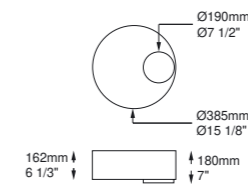

34.407 Colour sheet apricot

Scope accessories

for Scope horizontal 2-lamp versions only

for Scope horizontal 2-lamp versions only

other vane colours available upon request

62.660 4-Vane louvre

62.670 7-Vane louvre

34.600 Honeycomb louvre

34.103 Deco louvre opal/ vanes opal

62.680 Casting Drum for Scope horizontal

50.571 Spring for ceiling thickness 22-45mm (set of 2 pcs)