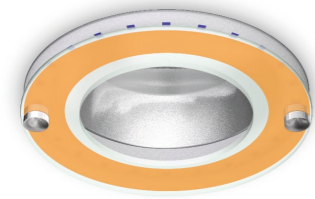

Scope accessories

34.200 Glass diffuser

34.300 Glass diffuser ring

34.300 Glass diffuser ring

34.403 Colour sheet cobalt blue

34.300 Glass diffuser ring

34.405 Colour sheet green

34.300 Glass diffuser ring

34.407 Colour sheet apricot

Scope accessories

for Scope horizontal 2-lamp versions only

for Scope horizontal 2-lamp versions only

other vane colours available upon request

62.660 4-Vane louvre

62.670 7-Vane louvre

34.600 Honeycomb louvre

34.103 Deco louvre opal/ vanes opal

62.680 Casting Drum for Scope horizontal

50.571 Spring for ceiling thickness 22-45mm (set of 2 pcs)