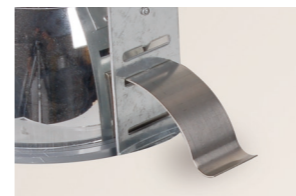

34.407 Colour sheet apricot

Scope accessories

for Scope horizontal 2-lamp versions only

for Scope horizontal 2-lamp versions only

other vane colours available upon request

62.660 4-Vane louvre

62.670 7-Vane louvre

34.600 Honeycomb louvre

34.103 Deco louvre opal/ vanes opal

62.680 Casting Drum for Scope horizontal

50.571 Spring for ceiling thickness 22-45mm (set of 2 pcs)