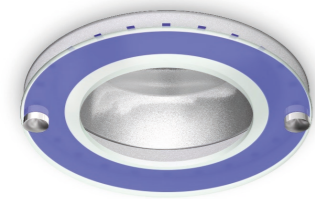

Scope accessories

34.200 Glass diffuser

34.300 Glass diffuser ring

34.300 Glass diffuser ring

34.403 Colour sheet cobalt blue

34.300 Glass diffuser ring

34.405 Colour sheet green

34.300 Glass diffuser ring

34.407 Colour sheet apricot

Scope accessories

for Scope horizontal 2-lamp versions only

for Scope horizontal 2-lamp versions only

other vane colours available upon request

62.660 4-Vane louvre

62.670 7-Vane louvre

34.600 Honeycomb louvre

34.103 Deco louvre opal/ vanes opal

62.680 Casting Drum for Scope horizontal

50.571 Spring for ceiling thickness 22-45mm (set of 2 pcs)