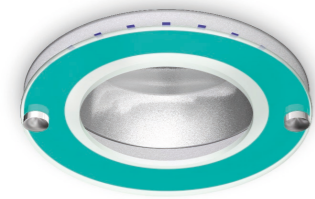

Scope accessories

34.200 Glass diffuser

34.300 Glass diffuser ring

34.300 Glass diffuser ring

34.403 Colour sheet cobalt blue

34.300 Glass diffuser ring

34.405 Colour sheet green

34.300 Glass diffuser ring

34.407 Colour sheet apricot

Scope accessories

for Scope horizontal 2-lamp versions only

for Scope horizontal 2-lamp versions only

other vane colours available upon request

62.660 4-Vane louvre

62.670 7-Vane louvre

34.600 Honeycomb louvre

34.103 Deco louvre opal/ vanes opal

62.680 Casting Drum for Scope horizontal

50.571 Spring for ceiling thickness 22-45mm (set of 2 pcs)