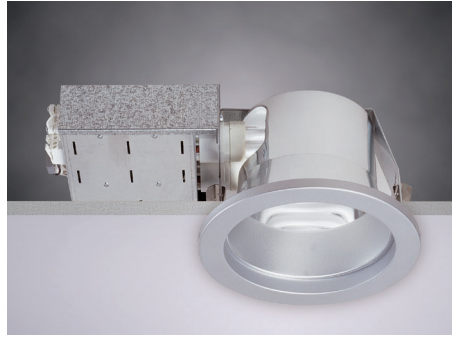

## Teknilux

**Teknilux TEK-HO 200:** the reflector is made of 99.95% aluminium and is anodized dual finish: polished/matt. The downlight can easily be fitted into the ceiling using a quick-click system. A wide range of accessories is available.

Teknilux TEK-HO 200 CFL					
code	W	lamp	base	type	lm
61.050	1x10/13W	TC-D	G24d-1	IND	600/900
61.055	1x10/13W	TC-D/E	G24q-1	HF	600/900
61.060	2x10/13W	TC-D	G24d-1	IND	1200/1800
61.065	2x10/13W	TC-D/E	G24q-1	HF	1200/1800
61.070	1x18W	TC-D	G24d-2	IND	1200
61.075	1x18W	TC-D/E	G24q-2	HF	1200
61.100	2x18W	TC-D	G24d-2	IND	2400
61.105	2x18W	TC-D/E	G24q-2	HF	2400
61.310	1x26/32W	TC-T/E	GX24q-3	HF	1800/2400

**standard:**  
silvergrey decorative  
bezel

**optional:**  
white decorative bezel  
at no extra charge

- ▷ decorative silvergrey bezel
- ▷ dual finish polished-matt anodized aluminium reflector
- ▷ horizontal lamp position
- ▷ easy installation with quick-click system