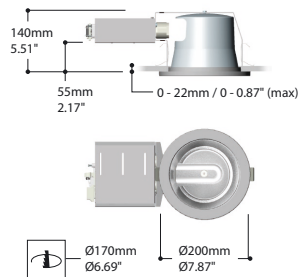

## Teknilux

**Teknilux TEK-HO 200:** the reflector is made of 99.95% aluminium and is anodized dual finish: polished/matt. The downlight can easily be fitted into the ceiling using a quick-click system. A wide range of accessories is available.

Teknilux TEK-HO 200 CFL					
code	W	lamp	base	type	lm
61.050	1x10/13W	TC-D	G24d-1	IND	600/900
61.055	1x10/13W	TC-D/E	G24q-1	HF	600/900
61.060	2x10/13W	TC-D	G24d-1	IND	1200/1800
61.065	2x10/13W	TC-D/E	G24q-1	HF	1200/1800
61.070	1x18W	TC-D	G24d-2	IND	1200
61.075	1x18W	TC-D/E	G24q-2	HF	1200
61.100	2x18W	TC-D	G24d-2	IND	2400
61.105	2x18W	TC-D/E	G24q-2	HF	2400
61.310	1x26/32W	TC-T/E	GX24q-3	HF	1800/2400

**standard:**  
silvergrey decorative  
bezel

**optional:**  
white decorative bezel  
at no extra charge

- ▷ decorative silvergrey bezel
- ▷ dual finish polished-matt anodized aluminium reflector
- ▷ horizontal lamp position
- ▷ easy installation with quick-click system