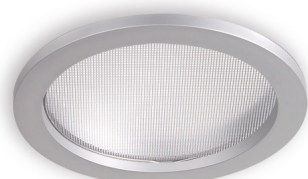

Teknilux accessories

Atomis B.V.
Jadelaan 33
2132 XX Hoofddorp
The Netherlands

T + 31 (0)23 554 09 20
F + 31 (0)23 554 09 20
E info@atomis.nl
W www.atomis.nl

for Teknilux-C 2x18 / 1x32W(max) only

62.645 Water-resistant cover IP44 clear

for Teknilux-C 2x18 / 1x32W(max) only

62.646 Water-resistant cover IP44 dual satin

for Teknilux-C 2x18 / 1x32W(max) only

62.647 Water-resistant cover IP44 prisma

62.610 Glass diffuser

62.620 Glass diffuser ring