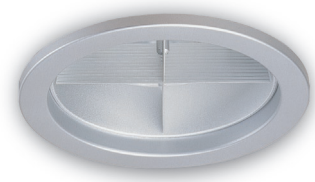

Teknilux accessories

for horizontal 2-lamp versions only

62.660	4-Vane louvre for 2-lamp TEK-HO 225
64.660	Optic louvre for 2-lamp TEK-HO 275

A

61.610	Glass diffuser for TEK-VE 200 / TEK-HO 200
62.610	Glass diffuser for TEK-HO 225
64.610	Glass diffuser for TEK-HO 275

62.620	Glass diffuser ring for TEK-HO 225
--------	------------------------------------

61.620	Honeycomb louvre for TEK-HO 200
62.630	Honeycomb louvre for TEK-HO 225
64.620	Honeycomb louvre for TEK-HO 275

CAT2
DIN
9035/7

A S

60.700	Protective Grid for TEK-HO 225
--------	--------------------------------

S

Teknilux accessories

for TEK-HO 200 2x18/1x26W (max.)
for TEK-HO 225 2x18/1x32W (max) only

61.635	Water-resistant cover IP44 clear TEK-HO 200
62.645	Water-resistant cover IP44 clear TEK-HO 225