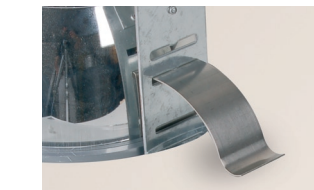

61.637	Water-resistant cover IP44 prisma TEK-HO 200
62.647	Water-resistant cover IP44 prisma TEK-HO 225

IP
44

for Teknilux TEK-HO 275 semi-recessed CFL 22-40mm

50.571	Spring for ceiling thickness 22-45mm (set of 2 pcs)
--------	---