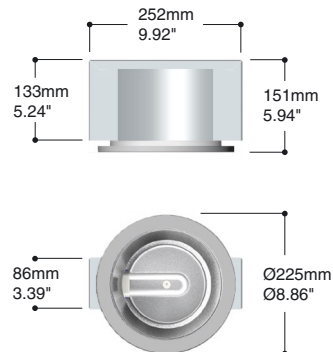

Teknilux

Teknilux-C A range of architectural ceiling mounted round compact fluorescent downlights. The downlights are suitable for horizontally mounted compact TC-T/E fluorescent lamps. The reflectors, made of 99.95% anodized aluminium, are available as dual finished polished/matt or with a diamond faceted surface. The bezel and the metal housing are painted silver-grey. Equipped with an integral multi-watt 26/32/42W electronic ballast. A wide range of accessories is available.

Teknilux-C CFL with diamond faceted reflector				
code	W	lamp	base	lm
38.100D	1x26/32/42W	TC-T/E	GX24q-3/-4	1800/2400/3200
38.530D	(as above) including 1 hour emergency lighting			

- ▷ metal housing and bezel silvergrey
- ▷ reflector aluminium anodized diamond faceted
- ▷ including integral electronic ballast