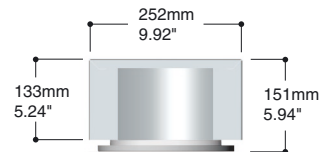

Teknilux

Teknilux-C A range of architectural ceiling mounted round compact fluorescent downlights. The downlights are suitable for horizontally mounted compact TC-T/E fluorescent lamps. The reflectors, made of 99.95% anodized aluminium, are available as dual finished polished/matt or with a diamond faceted surface. The bezel and the metal housing are painted silver-grey. Equipped with an integral multi-watt 26/32/42W electronic ballast. A wide range of accessories is available.

Teknilux-C CFL				
code	W	lamp	base	lm
38.100	1x26/32/42W	TC-T/E	GX24q-3/-4	1800/2400/3200
38.530	(as above) including 1 hour emergency lighting			

- ▷ metal housing and bezel silvergrey
- ▷ reflector aluminium anodized dual finish polished / matt
- ▷ including integral electronic ballast