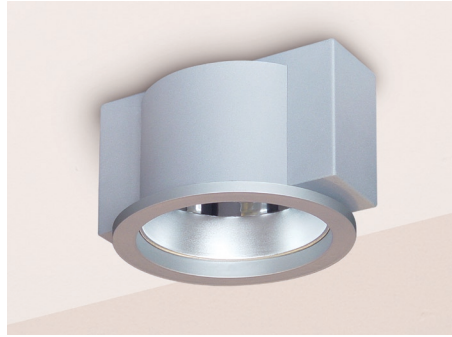

Teknilux

Teknilux-C A range of architectural ceiling mounted round compact fluorescent downlights. The downlights are suitable for horizontally mounted compact TC-T/E fluorescent lamps. The reflectors, made of 99.95% anodized aluminium, are available as dual finished polished/matt or with a diamond faceted surface. The bezel and the metal housing are painted silver-grey. Equipped with an integral multi-watt 26/32/42W electronic ballast. A wide range of accessories is available.

Teknilux-C CFL				
code	W	lamp	base	lm
38.100	1x26/32/42W	TC-T/E	GX24q-3/-4	1800/2400/3200
38.530	(as above) including 1 hour emergency lighting			

- ▷ metal housing and bezel silvergrey
- ▷ reflector aluminium anodized dual finish polished / matt
- ▷ including integral electronic ballast