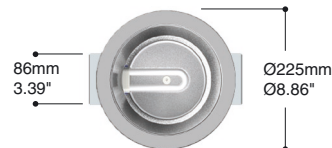

Teknilux

Teknilux-C A range of architectural ceiling mounted round compact fluorescent downlights. The downlights are suitable for horizontally mounted compact TC-T/E fluorescent lamps. The reflectors, made of 99.95% anodized aluminium, are available as dual finished polished/matt or with a diamond faceted surface. The bezel and the metal housing are painted silver-grey. Equipped with an integral multi-watt 26/32/42W electronic ballast. A wide range of accessories is available.

Teknilux-C CFL				
code	W	lamp	base	lm
38.100	1x26/32/42W	TC-T/E	GX24q-3/-4	1800/2400/3200
38.530	(as above) including 1 hour emergency lighting			

- ▷ metal housing and bezel silvergrey
- ▷ reflector aluminium anodized dual finish polished / matt
- ▷ including integral electronic ballast