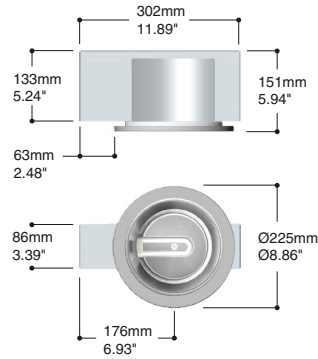

## Teknilux

**Teknilux-W CFL** is a range of architectural wall mounted round compact fluorescent luminaires that can be mounted directing upwards or downwards. The luminaires are suitable for horizontally mounted TC-T/E compact fluorescent lamps. The reflectors made of 99.95% anodized aluminium are available as dual finished polished/matt or with a diamond faceted surface. The bezel and the metal housing are painted silvergrey. Equipped with an integral multi-watt 26/32/42W electronic ballast. A wide range of accessories is available.

Teknilux-W CFL with diamond faceted reflector				
code	W	lamp	base	lm
38.300D	1x26/32/42W	TC-T/E	GX24q-3/-4	1800/2400/3200
38.535D	(as above) including 1 hour emergency lighting			

- ▷ metal housing and bezel silvergrey
- ▷ reflector aluminium anodized diamond faceted finish
- ▷ including integral electronic ballast
- ▷ can be mounted directing upwards or downwards