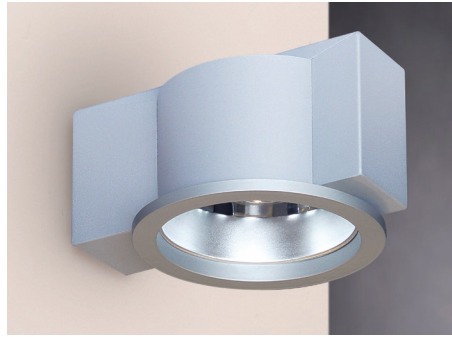

Teknilux

Teknilux-W CFL is a range of architectural wall mounted round compact fluorescent luminaires that can be mounted directing upwards or downwards. The luminaires are suitable for horizontally mounted TC-T/E compact fluorescent lamps. The reflectors made of 99.95% anodized aluminium are available as dual finished polished/matt or with a diamond faceted surface. The bezel and the metal housing are painted silvergrey. Equipped with an integral multi-watt 26/32/42W electronic ballast. A wide range of accessories is available.

Teknilux-W CFL				
code	W	lamp	base	lm
38.300	1x26/32/42W	TC-T/E	GX24q-3/-4	1800/2400/3200
38.535	(as above) including 1 hour emergency lighting			

- ▷ metal housing and bezel silvergrey
- ▷ reflector aluminium anodized dual finish polished/matt
- ▷ including integral electronic ballast
- ▷ can be mounted directing upwards or downwards