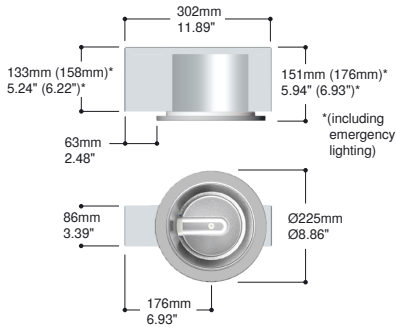

Teknilux

Teknilux-W CFL is a range of architectural wall mounted round compact fluorescent luminaires that can be mounted directing upwards or downwards. The luminaires are suitable for horizontally mounted TC-T/E compact fluorescent lamps. The reflectors made of 99.95% anodized aluminium are available as dual finished polished/matt or with a diamond faceted surface. The bezel and the metal housing are painted silvergrey. Equipped with an integral multi-watt 26/32/42W electronic ballast. A wide range of accessories is available.

Teknilux-W CFL				
code	W	lamp	base	lm
38.300	1x26/32/42W	TC-T/E	GX24q-3/-4	1800/2400/3200
38.535	(as above) including 1 hour emergency lighting			

- ▷ metal housing and bezel silvergrey
- ▷ reflector aluminium anodized dual finish polished/matt
- ▷ including integral electronic ballast
- ▷ can be mounted directing upwards or downwards