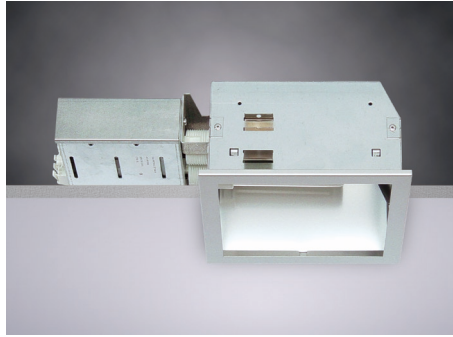

Tetris

Tetris is a range of square recessed downlights suitable for compact fluorescent lamps. Tetris can be used in a variety of ceiling types with a thickness ranging from 0 to 22mm (0 to 0,87"mm). The downlight has a silvergrey bezel and can easily be fitted into the ceiling using a quick-click system. A wide range of accessories is available.

Tetris 220 CFL					
code	W	lamp	base	type	lm
81.100	2x18W	TC-D	G24d-2	IND	2400
81.105	2x18W	TC-D/E	GX24q-2	HF	2400
81.320	2x26/32W	TC-T/E	GX24q-3	HF	3600/4800
81.410	1x26/32/42W	TC-T/E	GX24q-3/4	HF	1800/2400/3200
81.420	2x42W	TC-T/E	GX24q-3/4	HF	6400

- ▷ decorative silvergrey bezel
- ▷ easy installation with quick-click system
- ▷ wide range of accessories available