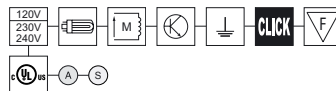

- ▷ decorative silvergrey bezel
- ▷ easy installation with quick-click system
- ▷ wide range of accessories available