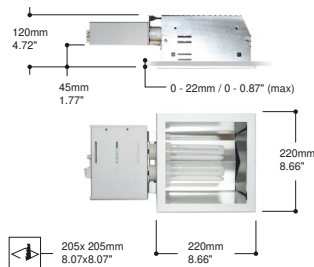

Tetris

Tetris is a range of square recessed downlights suitable for compact fluorescent lamps. Tetris can be used in a variety of ceiling types with a thickness ranging from 0 to 22mm (0 to 0,87"mm). The downlight has a silvergrey bezel and can easily be fitted into the ceiling using a quick-click system. A wide range of accessories is available.

Tetris 220 CFL					
code	W	lamp	base	type	lm
81.100	2x18W	TC-D	G24d-2	IND	2400
81.105	2x18W	TC-D/E	GX24q-2	HF	2400
81.320	2x26/32W	TC-T/E	GX24q-3	HF	3600/4800
81.410	1x26/32/42W	TC-T/E	GX24q-3/4	HF	1800/2400/3200
81.420	2x42W	TC-T/E	GX24q-3/4	HF	6400