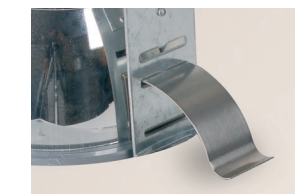

for Tetris 165 22-25mm

Atomis B.V.
Jadelaan 33
2132 XX Hoofddorp
The Netherlands

T + 31 (0)23 554 09 20
F + 31 (0)23 554 09 20
E info@atomis.nl
W www.atomis.nl