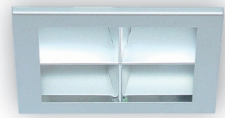

Tetris accessories

80.640 Opal diffuser dual satin IP44 for Tetris 165

80.650 Prismatic lens IP44 for Tetris 165

80.660 Optic louvre for Tetris 165

81.640 Opal diffuser dual satin IP44 for Tetris 220

for Tetris 220 2x32W (max.) only

81.650 Prismatic lens IP44 for Tetris 220

for Tetris 220 2x32W (max.) only

Tetris accessories

81.660 Optic louvre for Tetris 220

81.620 Decor floating glass ring for Tetris 220

for Tetris 220 2x32W (max.) only