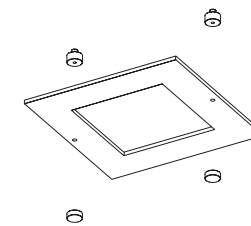

81.650 Prismatic lens IP44 for Tetris 220

for Tetris 220 2x32W (max.) only

Tetris accessories

81.660 Optic louvre for Tetris 220

81.620 Decor floating glass ring for Tetris 220

for Tetris 220 2x32W (max.) only