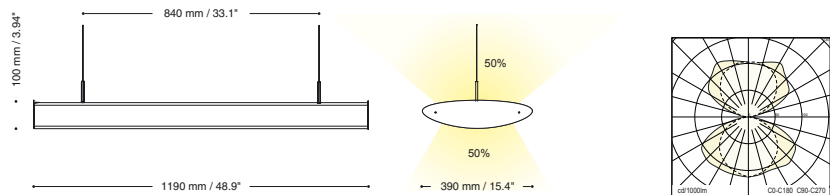

Wing

Wing-C is a direct/indirect ceiling luminaire for two 28 W or 54W T5 lamps. The lamp head is covered by a matt polycarbonate sheet providing a diffuse illumination. This luminaire has a light distribution of 50% upwards and 50% downwards.

Wing-C T5				
code	W	lamp	base	lm
24.310	2x28W	T5	G5	5200
24.340	2x54W	T5	G5	8900

- ▷ steel frame painted silvergrey
- ▷ easy to clean matt polycarbonate sheet
- ▷ diffuse direct/indirect illumination
- ▷ 3m wire suspension set with mains lead