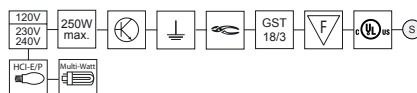

Zen Alu

Zen with aluminium reflector. The matt anodized aluminium reflector provides effective downlighting.

Zen Alu 475				
code	W	lamp	base	lm
22.650	1x26/32/42W	TC-T/E	GX24q-3/-4	1800/2400/3200
22.652	1x57W	TC-T/E	GX24q-5	4300
22.655 *	2x26/32W	TC-T/E	GX24q-3	3600/4800
22.660 *	2x32/42W	TC-T/E	GX24q-3/-4	4800/6400
22.664 *	4x26/32W	TC-T/E	GX24q-3	7200/9600
22.670	1x70W	HCI-E/P	E26/E27	6500
22.675	1x100W	HCI-E/P	E26/E27	9000
22.680	1x150W	HCI-E/P	E26/E27	14000
22.690	1x250W (max.)	E26/E27	E26/E27	
* Recommended to use mercury lamps to ensure lamp life-cycle				

- ▷ including integral electronic ballast
- ▷ high performance lamp cooling
- ▷ matt anodized aluminium reflector
- ▷ 3m twin wire suspension with mains lead and jack plug in