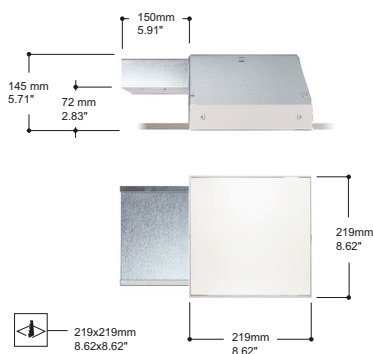

- ▷ minimalistic trimless appearance
- ▷ decorative back-lit diffuser panel