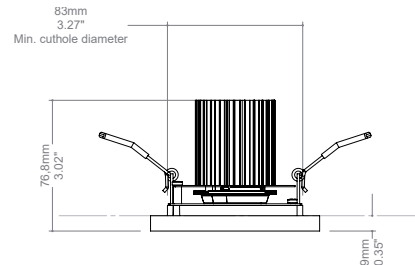

Meson round 100 downlight fresnellens

Atomis B.V.
Jadelaan 33
2132 XX Hoofddorp
The Netherlands

T + 31 (0)23 554 09 20
E info@atomis.nl
W www.atomis.nl

code	W	lm	K	reflector
44370.27-6	5	500	2700	fresnellens
44370.30-6	5	600	3000	fresnellens
44370.40-6	5	600	4000	fresnellens
44371.27-6	6	700	2700	fresnellens
44371.30-6	6	800	3000	fresnellens
44371.40-6	6	800	4000	fresnellens
44372.30-6	10	1300	3000	fresnellens
44372.40-6	10	1300	4000	fresnellens
44.802	Dimmable version DALI			
44.806	Casambi bluetooth draadloos schakelen en dimmen			

04-09-2020

Download our product catalog at www.atomis.nl