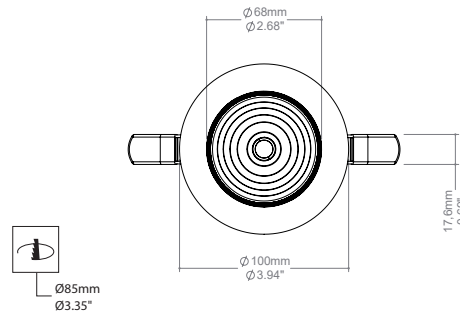

Meson round 100 downlight fresnellens

Atomis B.V.
Jadelaan 33
2132 XX Hoofddorp
The Netherlands

T + 31 (0)23 554 09 20
E info@atomis.nl
W www.atomis.nl

code	W	lm	K	reflector
44370.27-6	5	500	2700	fresnellens
44370.30-6	5	600	3000	fresnellens
44370.40-6	5	600	4000	fresnellens
44371.27-6	6	700	2700	fresnellens
44371.30-6	6	800	3000	fresnellens
44371.40-6	6	800	4000	fresnellens
44372.30-6	10	1300	3000	fresnellens
44372.40-6	10	1300	4000	fresnellens
44.802	Dimmable version DALI			
44.806	Casambi bluetooth draadloos schakelen en dimmen			

04-09-2020

Download our product catalog at www.atomis.nl